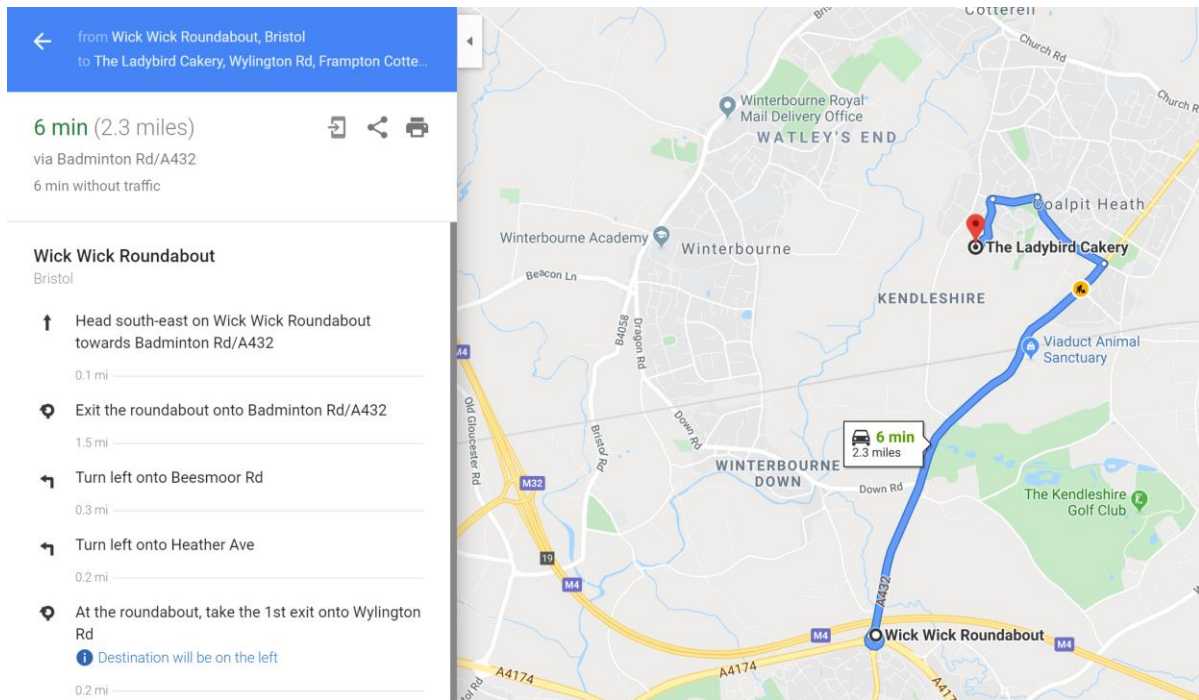

Collecting cakes from The Ladybird Cakery

Address: 4, Walter Road, Frampton Cotterell, South Gloucestershire, BS36 2FR

Directions from A4174 – at the Wick Wick Roundabout, take the A432 towards Yate. Continue into Coalpit Heath until you reach the cross roads at St Saviours church. Turn left into Beesmoor Road then continue for approx. ¼ mile before turning left in to Heather Avenue. At the mini roundabout, turn left in to Wylington Road. Follow the road around past Christy Close on the left. Take the next left in to Walter Road. The house is along a short pathway on the left on the other side of the trees and drainage ditch.

Should you have any problems with directions, please call 07970 611023

Please note that the address doesn't show up on Google Maps – it will appear as Wylington Road.

If you have arranged to collect your cake from The Ladybird Cakery, a specific time will have been agreed at the time of paying the booking fee. Please see the “Collection” section at <https://www.ladybirdcakery.com/ordering-ts-cs> for further details.